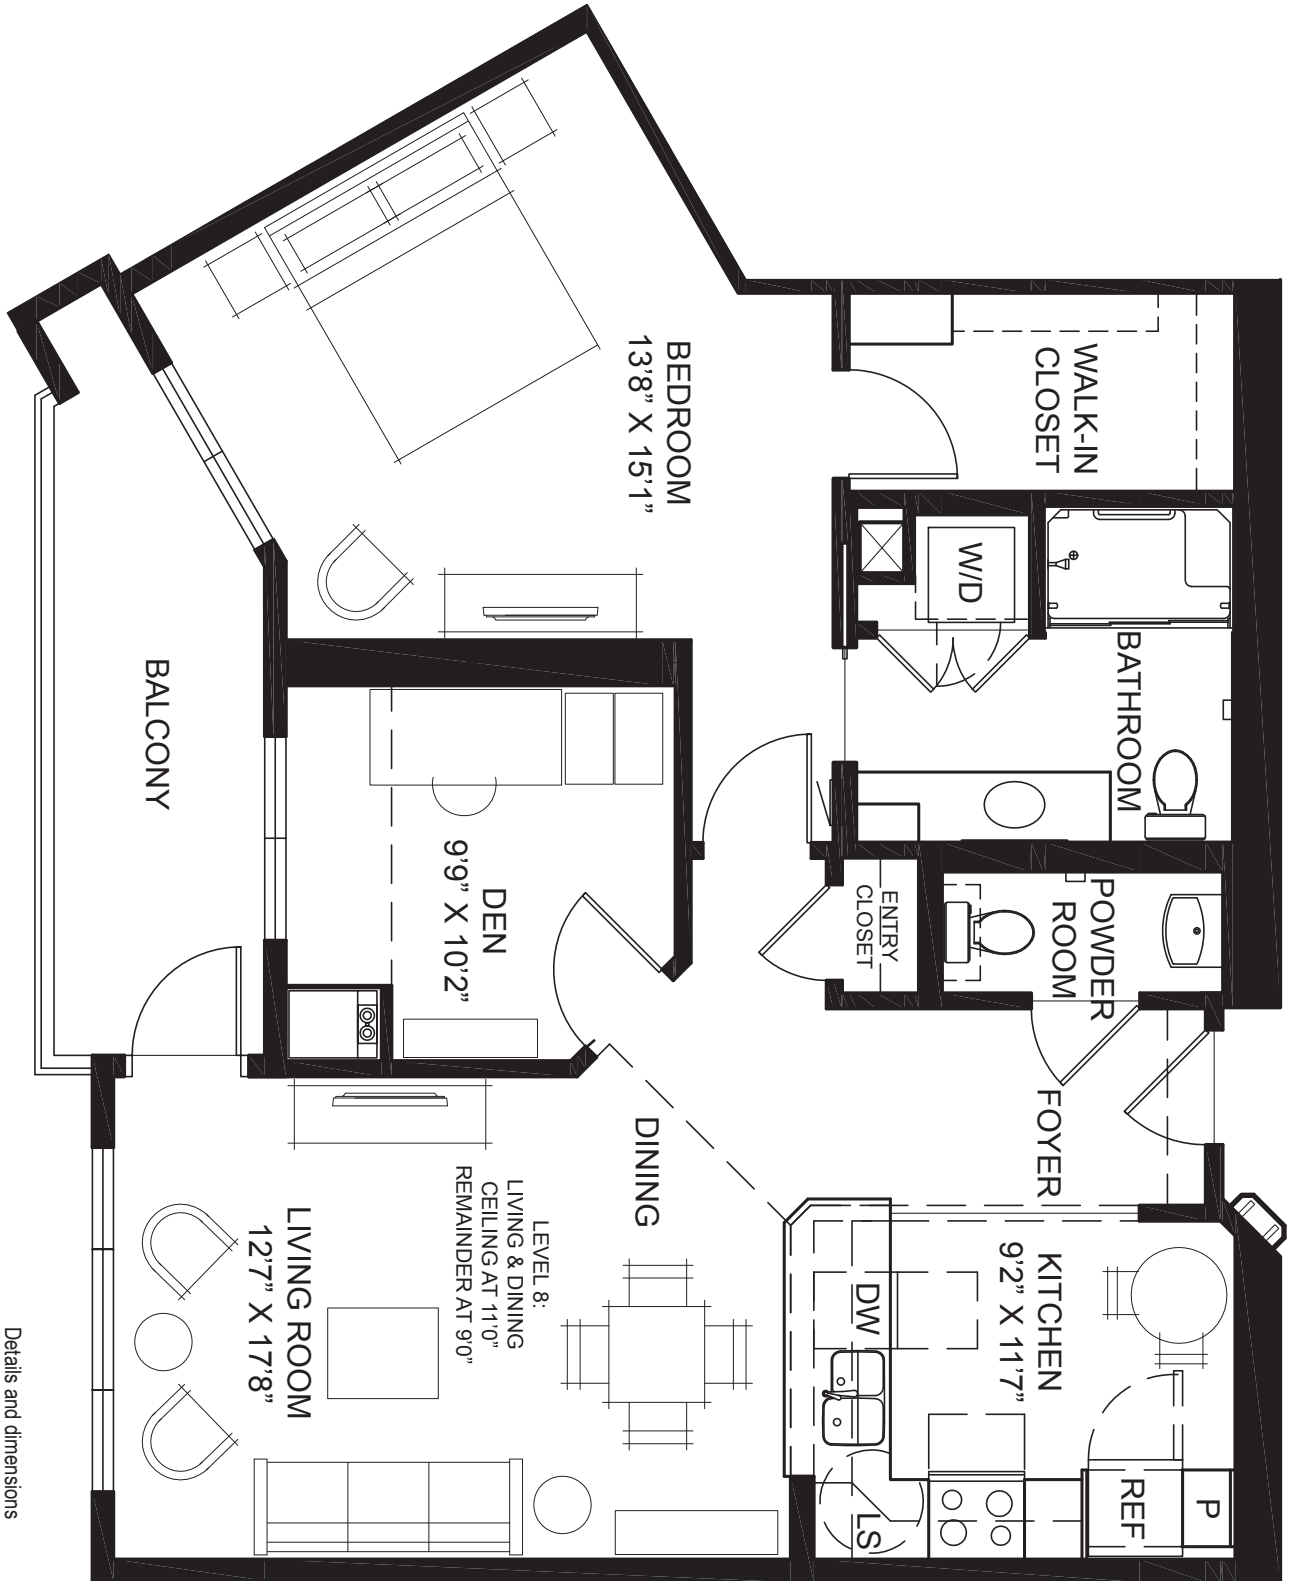

# The Fraser Fir II

## One Bedroom with Den

100 TIMBER RIDGE WAY N.W.  
ISSAQUAH, WA 98027  
(425) 427-2929  
(888) 427-2929  
www.TimberRidgeLCS.com

Details and dimensions  
may vary slightly

EQUAL HOUSING  
OPPORTUNITY